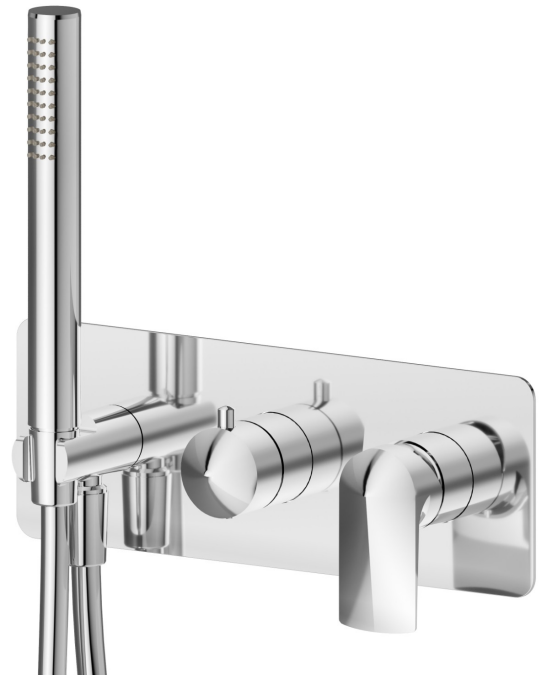

DELTA ZERO

72269E.21.018

Complete concealed shower group, with shower set and 2 ways out diverter - finish Chrome

External part

FEATURES

- | | |
|---------------|----------------------------|
| Material | Brass |
| Technology | Save Water |
| Installation | Wall concealed part |
| Control type | Single lever |
| Diverter type | Mechanic diverter |
| Outlets | 2 Ways Out |
| Water mixing | Mechanical |

TECHNICAL DRAWING

DELTA ZERO

72269E.21.018

Complete concealed shower group, with shower set and 2 ways out diverter - finish Chrome

AVAILABLE FINISHES

21.018

Chrome

01.014