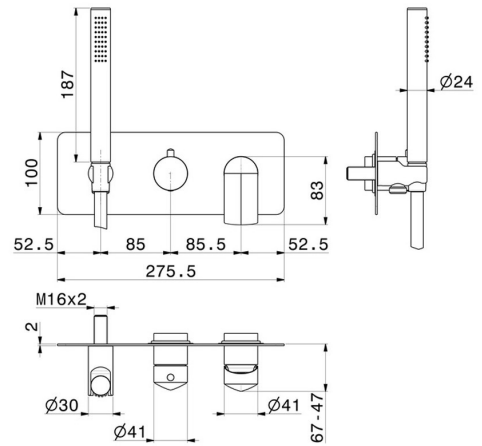

DELTA ZERO

72269E.21.018

Complete concealed shower group, with shower set and 2 ways out diverter - finish Chrome

External part

FEATURES

- | | |
|---------------|----------------------------|
| Material | Brass |
| Technology | Save Water |
| Installation | Wall concealed part |
| Control type | Single lever |
| Diverter type | Mechanic diverter |
| Outlets | 2 Ways Out |
| Water mixing | Mechanical |

TECHNICAL DRAWING

DELTA ZERO

72269E.21.018

Complete concealed shower group, with shower set and 2 ways out diverter - finish Chrome

AVAILABLE FINISHES

21.018

Chrome

01.014