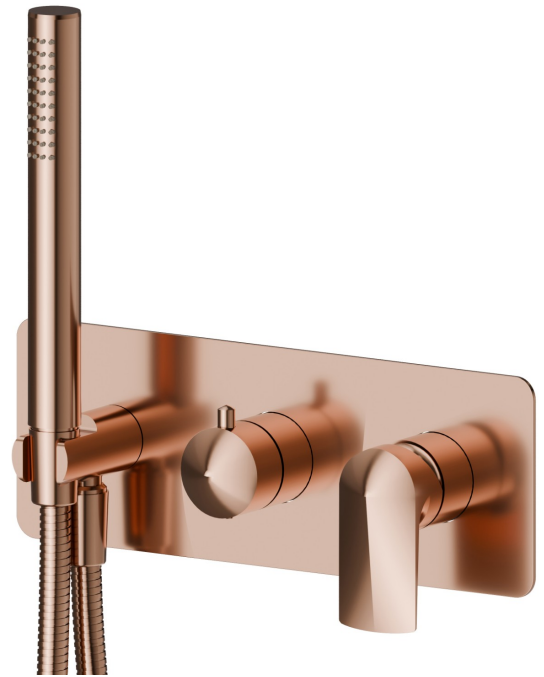

# DELTA ZERO

**72269E.58.061**

Complete concealed shower group, with shower set and 2 ways out diverter - finish PVD Copper Bronze

External part

PVD Copper Bronze

## FEATURES

Material	<b>Brass</b>
Technology	<b>Save Water</b>
Installation	<b>Wall concealed part</b>
Control type	<b>Single lever</b>
Diverter type	<b>Mechanic diverter</b>
Outlets	<b>2 Ways Out</b>
Water mixing	<b>Mechanical</b>

## TECHNICAL DRAWING

**DELTA ZERO**

**72269E.58.061**

Complete concealed shower group, with shower set and 2 ways out diverter - finish PVD Copper Bronze

**AVAILABLE FINISHES**

---

**58.061**

PVD Copper Bronze