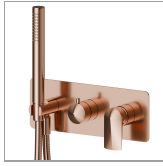

# DELTA ZERO

**72269E.58.061**

Complete concealed shower group, with shower set and 2 ways out diverter - finish PVD Copper Bronze

External part

PVD Copper Bronze

## FEATURES

Material	<b>Brass</b>
Technology	<b>Save Water</b>
Installation	<b>Wall concealed part</b>
Control type	<b>Single lever</b>
Diverter type	<b>Mechanic diverter</b>
Outlets	<b>2 Ways Out</b>
Water mixing	<b>Mechanical</b>

## TECHNICAL DRAWING

**DELTA ZERO**

**72269E.58.061**

Complete concealed shower group, with shower set and 2 ways out diverter - finish PVD Copper Bronze

**AVAILABLE FINISHES**

---

**58.061**

PVD Copper Bronze