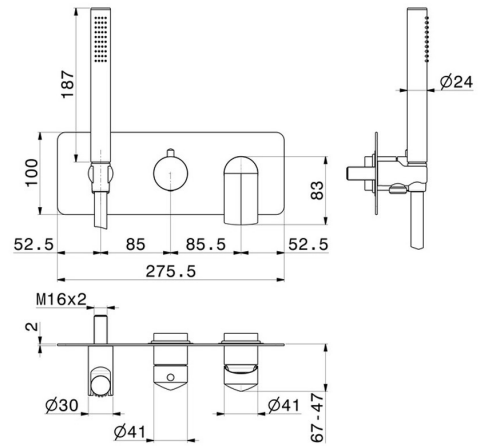

# DELTA ZERO

**72269E.58.061**

Complete concealed shower group, with shower set and 2 ways out diverter - finish PVD Copper Bronze

External part

PVD Copper Bronze

## FEATURES

Material	<b>Brass</b>
Technology	<b>Save Water</b>
Installation	<b>Wall concealed part</b>
Control type	<b>Single lever</b>
Diverter type	<b>Mechanic diverter</b>
Outlets	<b>2 Ways Out</b>
Water mixing	<b>Mechanical</b>

## TECHNICAL DRAWING

**DELTA ZERO**

**72269E.58.061**

Complete concealed shower group, with shower set and 2 ways out diverter - finish PVD Copper Bronze

**AVAILABLE FINISHES**

---

**58.061**

PVD Copper Bronze