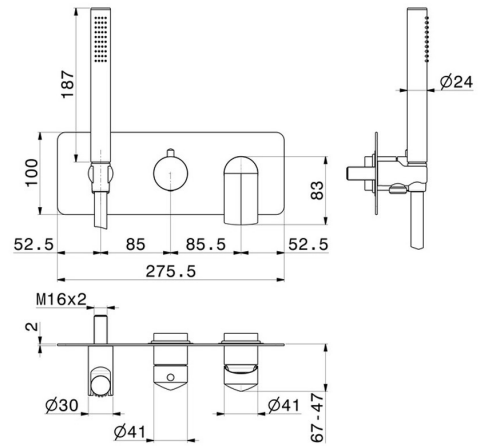

DELTA ZERO

72269E.58.063

Complete concealed shower group, with shower set and 2 ways out diverter - finish PVD Gun Metal

External part

PVD Gun Metal

FEATURES

- | | |
|---------------|----------------------------|
| Material | Brass |
| Technology | Save Water |
| Installation | Wall concealed part |
| Control type | Single lever |
| Diverter type | Mechanic diverter |
| Outlets | 2 Ways Out |
| Water mixing | Mechanical |

TECHNICAL DRAWING

DELTA ZERO

72269E.58.063

Complete concealed shower group, with shower set and 2 ways out diverter - finish PVD Gun Metal

AVAILABLE FINISHES

58.063

PVD Gun Metal

01.014