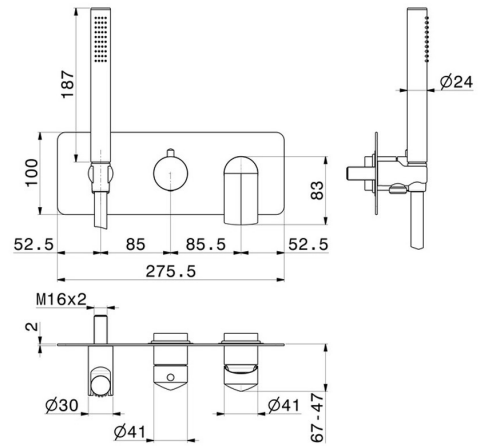

DELTA ZERO

72269E.59.064

Complete concealed shower group, with shower set and 2 ways out diverter - finish PVD Brushed Gun Metal

External part

PVD Brushed Gun Metal

FEATURES

- | | |
|---------------|----------------------------|
| Material | Brass |
| Technology | Save Water |
| Installation | Wall concealed part |
| Control type | Single lever |
| Diverter type | Mechanic diverter |
| Outlets | 2 Ways Out |
| Water mixing | Mechanical |

TECHNICAL DRAWING

DELTA ZERO

72269E.59.064

Complete concealed shower group, with shower set and 2 ways out diverter - finish PVD
Brushed Gun Metal

AVAILABLE FINISHES

59.064

PVD Brushed Gun Metal

01.014