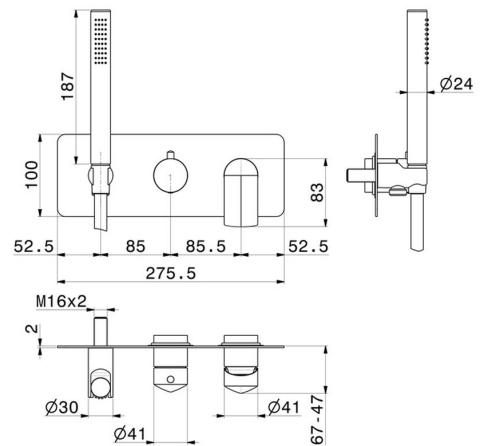

DELTA ZERO

72269E.59.097

Complete concealed shower group, with shower set and 2 ways out diverter - finish PVD Brushed Gold

External part

PVD Brushed Gold

FEATURES

- | | |
|---------------|----------------------------|
| Material | Brass |
| Technology | Save Water |
| Installation | Wall concealed part |
| Control type | Single lever |
| Diverter type | Mechanic diverter |
| Outlets | 2 Ways Out |
| Water mixing | Mechanical |

TECHNICAL DRAWING

DELTA ZERO

72269E.59.097

Complete concealed shower group, with shower set and 2 ways out diverter - finish PVD Brushed Gold

AVAILABLE FINISHES

59.097

PVD Brushed Gold

01.014