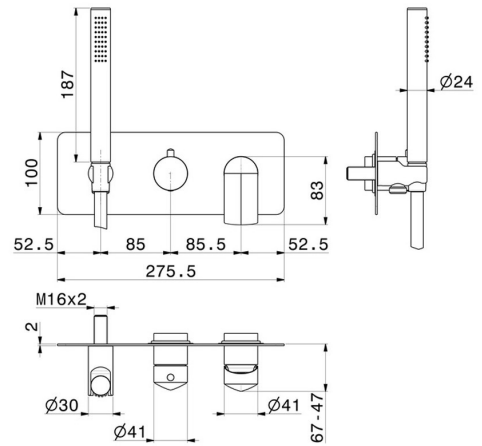

DELTA ZERO

72269E.61.020

Complete concealed shower group, with shower set and 2 ways out diverter - finish PVD Glossy Gold

External part

FEATURES

- | | |
|---------------|----------------------------|
| Material | Brass |
| Technology | Save Water |
| Installation | Wall concealed part |
| Control type | Single lever |
| Diverter type | Mechanic diverter |
| Outlets | 2 Ways Out |
| Water mixing | Mechanical |

TECHNICAL DRAWING

DELTA ZERO

72269E.61.020

Complete concealed shower group, with shower set and 2 ways out diverter - finish PVD Glossy Gold

AVAILABLE FINISHES

61.020

PVD Glossy Gold

01.014