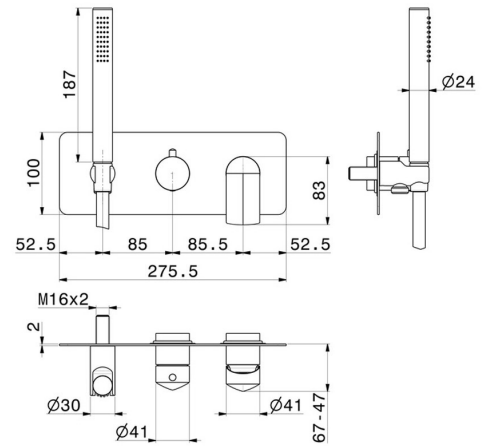

## 72269E.M0.071

Complete concealed shower group, with shower set and 2 ways out diverter - finish Gold Satin

External part

Gold Satin

### FEATURES

- |               |                            |
|---------------|----------------------------|
| Material      | <b>Brass</b>               |
| Technology    | <b>Save Water</b>          |
| Installation  | <b>Wall concealed part</b> |
| Control type  | <b>Single lever</b>        |
| Diverter type | <b>Mechanic diverter</b>   |
| Outlets       | <b>2 Ways Out</b>          |
| Water mixing  | <b>Mechanical</b>          |

### TECHNICAL DRAWING

**DELTA ZERO**

**72269E.M0.071**

Complete concealed shower group, with shower set and 2 ways out diverter - finish Gold Satin

**AVAILABLE FINISHES**

---

**M0.071**

Gold Satin