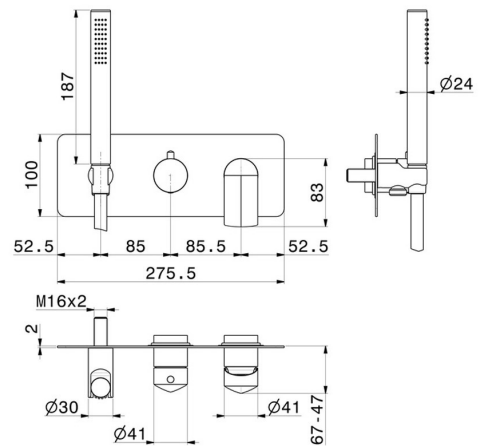

DELTA ZERO

72269E.M0.072

Complete concealed shower group, with shower set and 2 ways out diverter - finish Copper Satin

External part

FEATURES

- | | |
|---------------|----------------------------|
| Material | Brass |
| Technology | Save Water |
| Installation | Wall concealed part |
| Control type | Single lever |
| Diverter type | Mechanic diverter |
| Outlets | 2 Ways Out |
| Water mixing | Mechanical |

TECHNICAL DRAWING

DELTA ZERO

72269E.M0.072

Complete concealed shower group, with shower set and 2 ways out diverter - finish Copper Satin

AVAILABLE FINISHES

M0.072

Copper Satin

01.014