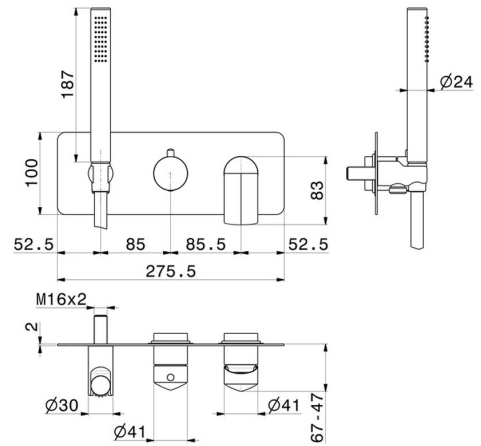

## 72269E.M0.075

Complete concealed shower group, with shower set and 2 ways out diverter - finish Copper Glossy

External part

### FEATURES

Material	<b>Brass</b>
Technology	<b>Save Water</b>
Installation	<b>Wall concealed part</b>
Control type	<b>Single lever</b>
Diverter type	<b>Mechanic diverter</b>
Outlets	<b>2 Ways Out</b>
Water mixing	<b>Mechanical</b>

### TECHNICAL DRAWING

**DELTA ZERO**

**72269E.M0.075**

Complete concealed shower group, with shower set and 2 ways out diverter - finish Copper Glossy

**AVAILABLE FINISHES**

---

**M0.075**

Copper Glossy