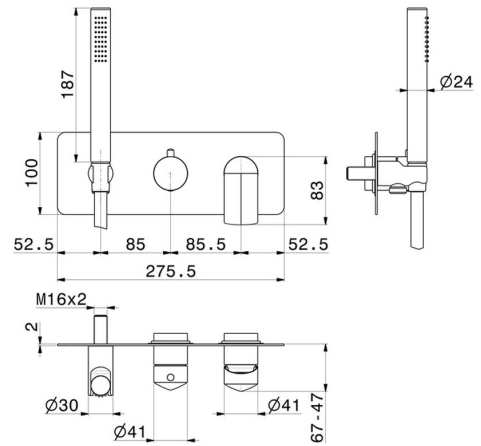

DELTA ZERO

72269E.M0.077

Complete concealed shower group, with shower set and 2 ways out diverter - finish Carbon Satin

External part

FEATURES

- | | |
|---------------|----------------------------|
| Material | Brass |
| Technology | Save Water |
| Installation | Wall concealed part |
| Control type | Single lever |
| Diverter type | Mechanic diverter |
| Outlets | 2 Ways Out |
| Water mixing | Mechanical |

TECHNICAL DRAWING

DELTA ZERO

72269E.M0.077

Complete concealed shower group, with shower set and 2 ways out diverter - finish Carbon Satin

AVAILABLE FINISHES

M0.077

Carbon Satin

01.014