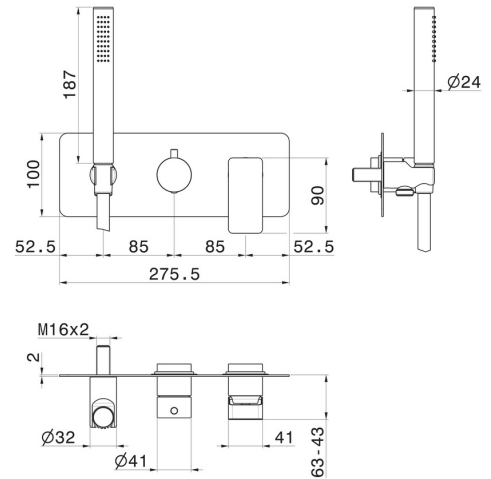

B-EASY

72669E.01.014

Complete concealed shower group, with shower set and 2 ways out diverter - finish Matt White

External part

SAVE WATER

Matt White

FEATURES

Material	Brass
Technology	Save Water
Installation	Wall concealed part
Diverter type	Mechanic diverter
Outlets	2 Ways Out
Water mixing	Mechanical
Required for installation	<u>31086.00.000</u>

TECHNICAL DRAWING

B-EASY

72669E.01.014

Complete concealed shower group, with shower set and 2 ways out diverter - finish Matt White

AVAILABLE FINISHES

01.014

Matt White

01.093