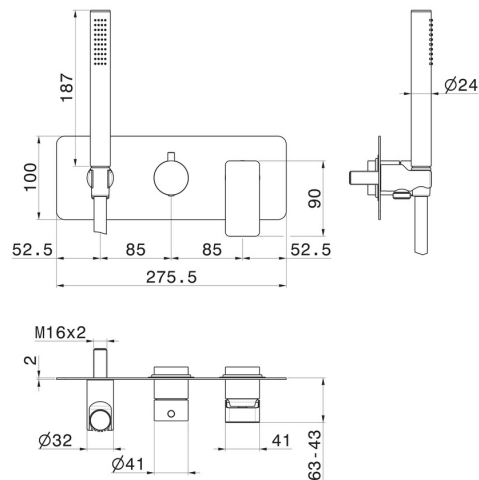

B-EASY

72669E.01.093

Complete concealed shower group, with shower set and 2 ways out diverter - finish Matt Black

External part

FEATURES

Material	Brass
Technology	Save Water
Installation	Wall concealed part
Diverter type	Mechanic diverter
Outlets	2 Ways Out
Water mixing	Mechanical
Required for installation	<u>31086.00.000</u>

TECHNICAL DRAWING

 **AR Preview**
try it in your home

More Details
on our [website](#)

B-EASY

72669E.01.093

Complete concealed shower group, with shower set and 2 ways out diverter - finish Matt Black

AVAILABLE FINISHES