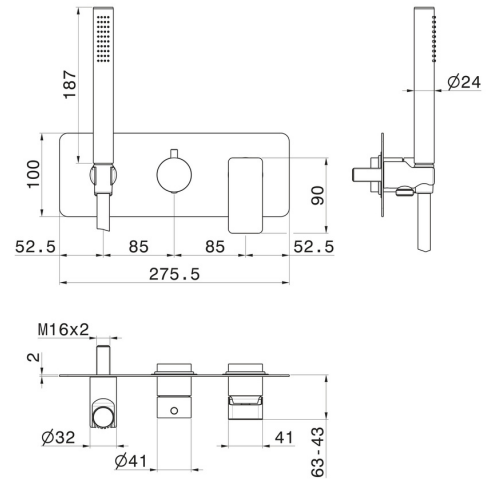

B-EASY

72669E.21.018

Complete concealed shower group, with shower set and 2 ways out diverter - finish Chrome

External part

FEATURES

Material	Brass
Technology	Save Water
Installation	Wall concealed part
Diverter type	Mechanic diverter
Outlets	2 Ways Out
Water mixing	Mechanical
Required for installation	<u>31086.00.000</u>

TECHNICAL DRAWING

B-EASY

72669E.21.018

Complete concealed shower group, with shower set and 2 ways out diverter - finish Chrome

AVAILABLE FINISHES

21.018

Chrome

01.014