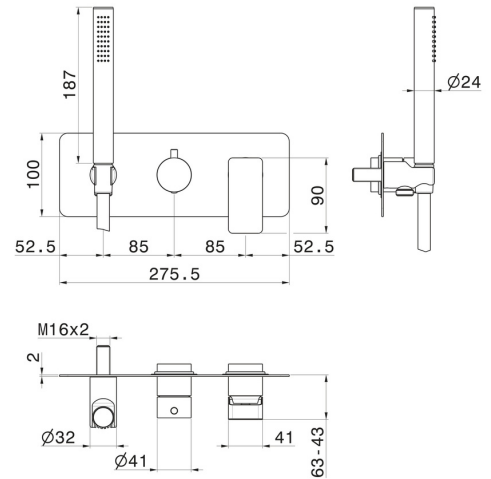

## 72669E.M0.070

Complete concealed shower group, with shower set and 2 ways out diverter - finish Titanium Satin

External part

Titanium Satin

### FEATURES

Material	<b>Brass</b>
Technology	<b>Save Water</b>
Installation	<b>Wall concealed part</b>
Diverter type	<b>Mechanic diverter</b>
Outlets	<b>2 Ways Out</b>
Water mixing	<b>Mechanical</b>
Required for installation	<b><u>31086.00.000</u></b>

### TECHNICAL DRAWING

**B-EASY**

**72669E.M0.070**

Complete concealed shower group, with shower set and 2 ways out diverter - finish Titanium Satin

**AVAILABLE FINISHES**

---

 **M0.070**  
Titanium Satin

 **01.014**  
finish Matt White