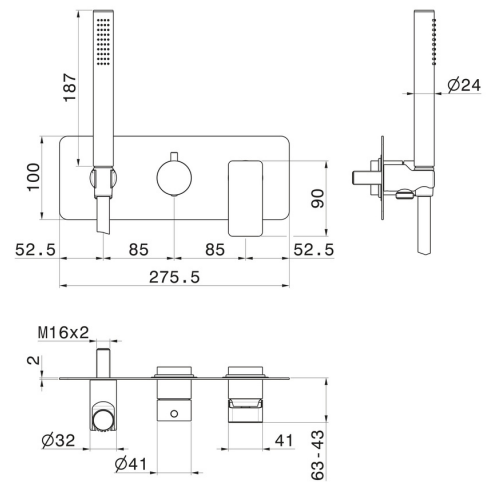

## 72669E.M0.072

Complete concealed shower group, with shower set and 2 ways out diverter - finish Copper Satin

External part

### FEATURES

Material	<b>Brass</b>
Technology	<b>Save Water</b>
Installation	<b>Wall concealed part</b>
Diverter type	<b>Mechanic diverter</b>
Outlets	<b>2 Ways Out</b>
Water mixing	<b>Mechanical</b>
Required for installation	<b><u>31086.00.000</u></b>

### TECHNICAL DRAWING

**B-EASY**

**72669E.M0.072**

Complete concealed shower group, with shower set and 2 ways out diverter - finish Copper Satin

**AVAILABLE FINISHES**

---

**M0.072**

Copper Satin