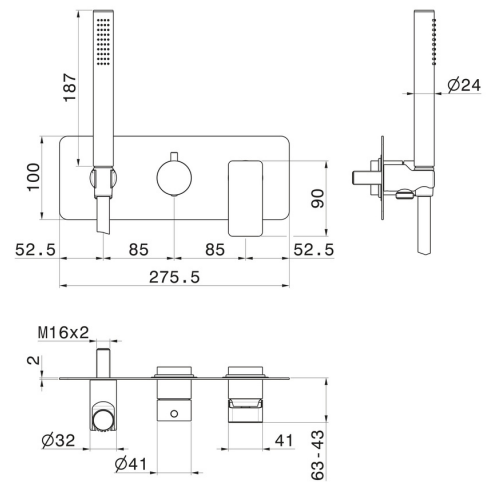

## 72669E.M0.075

Complete concealed shower group, with shower set and 2 ways out diverter - finish Copper Glossy

External part

### FEATURES

Material	<b>Brass</b>
Technology	<b>Save Water</b>
Installation	<b>Wall concealed part</b>
Diverter type	<b>Mechanic diverter</b>
Outlets	<b>2 Ways Out</b>
Water mixing	<b>Mechanical</b>
Required for installation	<b><u>31086.00.000</u></b>

### TECHNICAL DRAWING

**B-EASY**

**72669E.M0.075**

Complete concealed shower group, with shower set and 2 ways out diverter - finish Copper Glossy

**AVAILABLE FINISHES**

---

**M0.075**

Copper Glossy