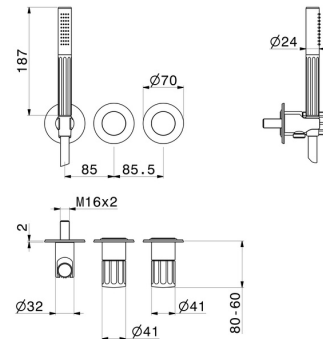

# IONIKA

**72869E.01.014**

Complete concealed shower group, with shower set and 2 ways out diverter - finish Matt White

External part

## FEATURES

Material	<b>Brass</b>
Technology	<b>Save Water</b>
Installation	<b>Wall concealed part</b>
Hole type	<b>3 holes</b>
Diverter type	<b>Mechanic diverter</b>
Outlets	<b>2 Ways Out</b>
Required for installation	<b><u>31086.00.000</u></b>

## TECHNICAL DRAWING

**IONIKA**

**72869E.01.014**

Complete concealed shower group, with shower set and 2 ways out diverter - finish Matt White

**AVAILABLE FINISHES**

---

**01.014**

Matt White