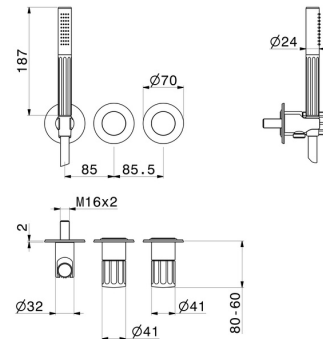

IONIKA

72869E.01.093

Complete concealed shower group, with shower set and 2 ways out diverter - finish Matt Black

External part

FEATURES

Material	Brass
Technology	Save Water
Installation	Wall concealed part
Hole type	3 holes
Diverter type	Mechanic diverter
Outlets	2 Ways Out
Required for installation	<u>31086.00.000</u>

TECHNICAL DRAWING

IONIKA

72869E.01.093

Complete concealed shower group, with shower set and 2 ways out diverter - finish Matt Black

AVAILABLE FINISHES

01.093

Matt Black

01.014