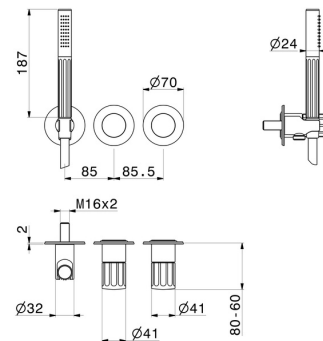

# IONIKA

**72869E.21.018**

Complete concealed shower group, with shower set and 2 ways out diverter - finish Chrome

External part

## FEATURES

Material	<b>Brass</b>
Technology	<b>Save Water</b>
Installation	<b>Wall concealed part</b>
Hole type	<b>3 holes</b>
Diverter type	<b>Mechanic diverter</b>
Outlets	<b>2 Ways Out</b>
Required for installation	<b><u>31086.00.000</u></b>

## TECHNICAL DRAWING