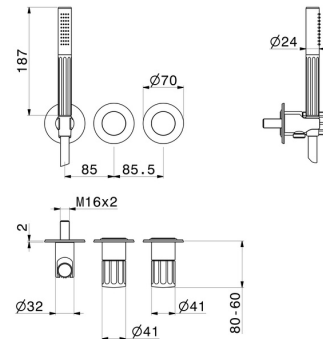

# IONIKA

**72869E.59.064**

Complete concealed shower group, with shower set and 2 ways out diverter - finish PVD Brushed Gun Metal

External part

## FEATURES

Material	<b>Brass</b>
Technology	<b>Save Water</b>
Installation	<b>Wall concealed part</b>
Hole type	<b>3 holes</b>
Diverter type	<b>Mechanic diverter</b>
Outlets	<b>2 Ways Out</b>
Required for installation	<b><u>31086.00.000</u></b>

## TECHNICAL DRAWING

**IONIKA**

**72869E.59.064**

Complete concealed shower group, with shower set and 2 ways out diverter - finish PVD Brushed Gun Metal

**AVAILABLE FINISHES**

---

**59.064**

PVD Brushed Gun Metal