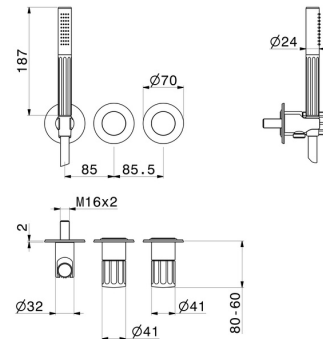

IONIKA

72869E.59.067

Complete concealed shower group, with shower set and 2 ways out diverter - finish PVD Brushed Copper Bronze

External part

FEATURES

Material	Brass
Technology	Save Water
Installation	Wall concealed part
Hole type	3 holes
Diverter type	Mechanic diverter
Outlets	2 Ways Out
Required for installation	<u>31086.00.000</u>

TECHNICAL DRAWING

IONIKA

72869E.59.067

Complete concealed shower group, with shower set and 2 ways out diverter - finish PVD
Brushed Copper Bronze

AVAILABLE FINISHES

59.067

PVD Brushed Copper Bronze

01.014