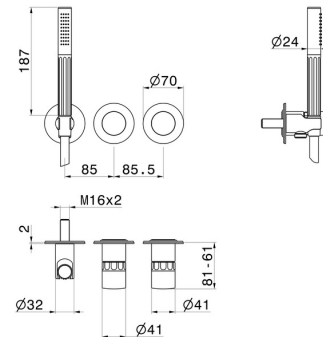

# IONIKA SUPREME

**72969E.59.064**

Complete concealed shower group, with shower set and 2 ways out diverter - finish PVD Brushed Gun Metal

External part

## FEATURES

Material	<b>Brass/Marble</b>
Technology	<b>Save Water</b>
Installation	<b>Wall concealed part</b>
Hole type	<b>3 holes</b>
Outlets	<b>2 Ways Out</b>
Water mixing	<b>Mechanical</b>
Required for installation	<b><u>31086.00.000</u></b>

## TECHNICAL DRAWING

**IONIKA SUPREME**

**72969E.59.064**

Complete concealed shower group, with shower set and 2 ways out diverter - finish PVD Brushed Gun Metal

**AVAILABLE FINISHES**

---

**59.064**

PVD Brushed Gun Metal