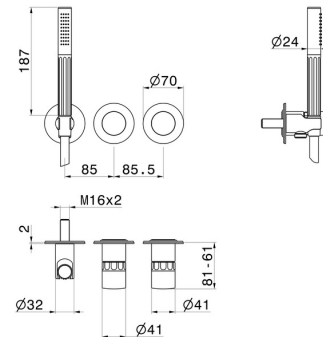

IONIKA SUPREME

72969E.59.066

Complete concealed shower group, with shower set and 2 ways out diverter - finish PVD Brushed steel

External part

FEATURES

Material	Brass/Marble
Technology	Save Water
Installation	Wall concealed part
Hole type	3 holes
Outlets	2 Ways Out
Water mixing	Mechanical
Required for installation	<u>31086.00.000</u>

TECHNICAL DRAWING

IONIKA SUPREME

72969E.59.066

Complete concealed shower group, with shower set and 2 ways out diverter - finish PVD
Brushed steel

AVAILABLE FINISHES

59.066

PVD Brushed steel

01.014