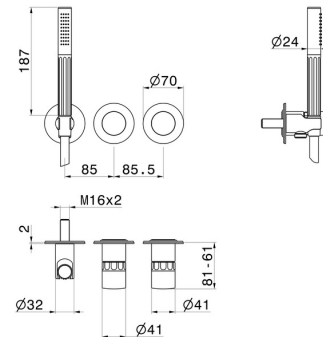

IONIKA SUPREME

72969E.61.020

Complete concealed shower group, with shower set and 2 ways out diverter - finish PVD Glossy Gold

External part

PVD Glossy Gold

FEATURES

Material	Brass/Marble
Technology	Save Water
Installation	Wall concealed part
Hole type	3 holes
Outlets	2 Ways Out
Water mixing	Mechanical
Required for installation	<u>31086.00.000</u>

TECHNICAL DRAWING

IONIKA SUPREME

72969E.61.020

Complete concealed shower group, with shower set and 2 ways out diverter - finish PVD Glossy Gold

AVAILABLE FINISHES

61.020

PVD Glossy Gold

01.014