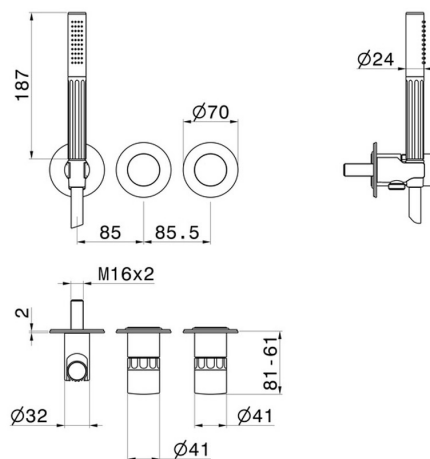

IONIKA ALLURE

73069E.01.093

Complete concealed shower group, with shower set and 2 ways out diverter - finish Matt Black

External part

SAVE WATER

Matt Black

FEATURES

Material	Brass/Marble
Technology	Save Water
Installation	Wall concealed part
Hole type	3 holes
Outlets	2 Ways Out
Water mixing	Mechanical
Required for installation	<u>31086.00.000</u>

TECHNICAL DRAWING

 **AR Preview**
try it in your home

More Details
on our [website](#)

IONIKA ALLURE

73069E.01.093

Complete concealed shower group, with shower set and 2 ways out diverter - finish Matt Black