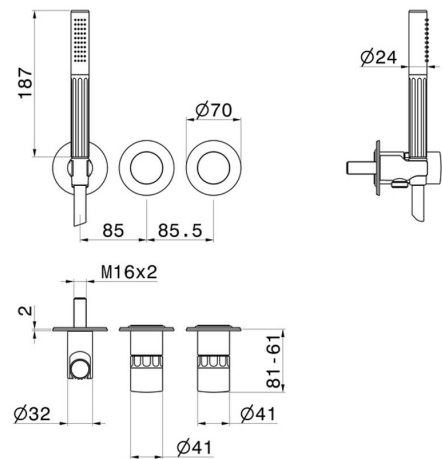

IONIKA ALLURE

73069E.21.018

Complete concealed shower group, with shower set and 2 ways out diverter - finish Chrome

External part

FEATURES

Material	Brass/Marble
Technology	Save Water
Installation	Wall concealed part
Hole type	3 holes
Outlets	2 Ways Out
Water mixing	Mechanical
Required for installation	<u>31086.00.000</u>

TECHNICAL DRAWING

 **AR Preview**
try it in your home

More Details
on our [website](#)

IONIKA ALLURE

73069E.21.018

Complete concealed shower group, with shower set and 2 ways out diverter - finish Chrome

AVAILABLE FINISHES