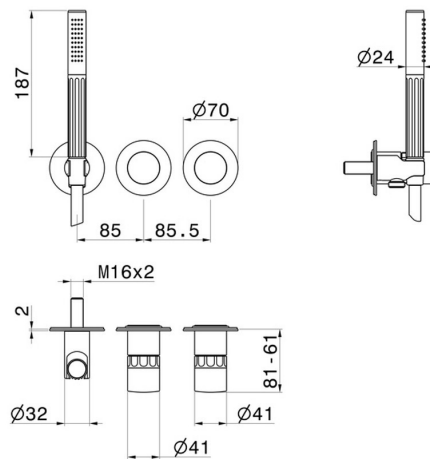

IONIKA ALLURE

73069E.59.064

Complete concealed shower group, with shower set and 2 ways out diverter - finish PVD Brushed Gun Metal

External part

FEATURES

Material	Brass/Marble
Technology	Save Water
Installation	Wall concealed part
Hole type	3 holes
Outlets	2 Ways Out
Water mixing	Mechanical
Required for installation	<u>31086.00.000</u>

TECHNICAL DRAWING

IONIKA ALLURE

73069E.59.064

Complete concealed shower group, with shower set and 2 ways out diverter - finish PVD Brushed Gun Metal

AVAILABLE FINISHES

59.064

PVD Brushed Gun Metal

01.014