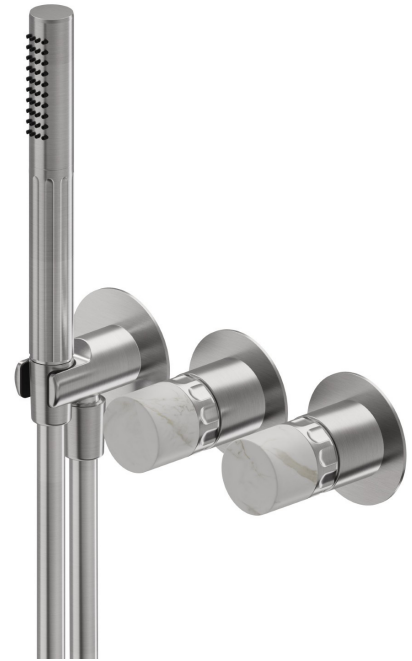

# IONIKA ALLURE

**73069E.59.066**

Complete concealed shower group, with shower set and 2 ways out diverter - finish PVD Brushed steel

External part

## FEATURES

|                           |                            |
|---------------------------|----------------------------|
| Material                  | <b>Brass/Marble</b>        |
| Technology                | <b>Save Water</b>          |
| Installation              | <b>Wall concealed part</b> |
| Hole type                 | <b>3 holes</b>             |
| Outlets                   | <b>2 Ways Out</b>          |
| Water mixing              | <b>Mechanical</b>          |
| Required for installation | <b><u>31086.00.000</u></b> |

## TECHNICAL DRAWING

**IONIKA ALLURE**

**73069E.59.066**

Complete concealed shower group, with shower set and 2 ways out diverter - finish PVD  
Brushed steel

**AVAILABLE FINISHES**

---

**59.066**

PVD Brushed steel