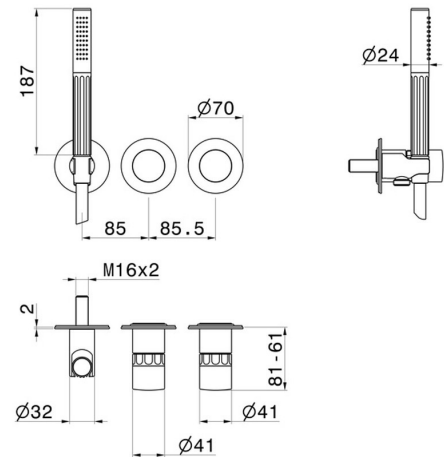

# IONIKA ALLURE

**73069E.59.066**

Complete concealed shower group, with shower set and 2 ways out diverter - finish PVD Brushed steel

External part

## FEATURES

|                           |                            |
|---------------------------|----------------------------|
| Material                  | <b>Brass/Marble</b>        |
| Technology                | <b>Save Water</b>          |
| Installation              | <b>Wall concealed part</b> |
| Hole type                 | <b>3 holes</b>             |
| Outlets                   | <b>2 Ways Out</b>          |
| Water mixing              | <b>Mechanical</b>          |
| Required for installation | <b><u>31086.00.000</u></b> |

## TECHNICAL DRAWING

**IONIKA ALLURE**

**73069E.59.066**

Complete concealed shower group, with shower set and 2 ways out diverter - finish PVD  
Brushed steel

**AVAILABLE FINISHES**

---

**59.066**

PVD Brushed steel