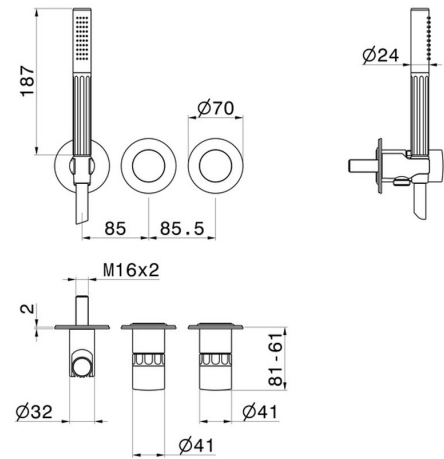

IONIKA ALLURE

73069E.59.098

Complete concealed shower group, with shower set and 2 ways out diverter - finish PVD Brushed Pale Gold

External part

PVD Brushed Pale Gold

FEATURES

Material	Brass/Marble
Technology	Save Water
Installation	Wall concealed part
Hole type	3 holes
Outlets	2 Ways Out
Water mixing	Mechanical
Required for installation	<u>31086.00.000</u>

TECHNICAL DRAWING

IONIKA ALLURE

73069E.59.098

Complete concealed shower group, with shower set and 2 ways out diverter - finish PVD Brushed Pale Gold

AVAILABLE FINISHES

59.098

PVD Brushed Pale Gold

01.014