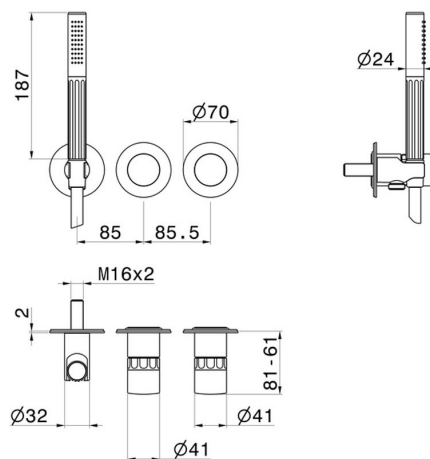

IONIKA ALLURE

73069E.61.020

Complete concealed shower group, with shower set and 2 ways out diverter - finish PVD Glossy Gold

External part

PVD Glossy Gold

FEATURES

Material	Brass/Marble
Technology	Save Water
Installation	Wall concealed part
Hole type	3 holes
Outlets	2 Ways Out
Water mixing	Mechanical
Required for installation	<u>31086.00.000</u>

TECHNICAL DRAWING

 **AR Preview**
try it in your home

More Details
on our [website](#)

IONIKA ALLURE

73069E.61.020

Complete concealed shower group, with shower set and 2 ways out diverter - finish PVD Glossy Gold