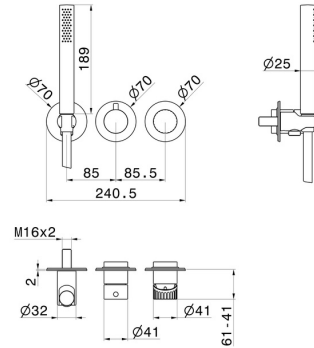

## 74267ex.50.050

Complete concealed shower group, with shower set and 2 ways out diverter - finish Stainless Steel

External part

### FEATURES

|                           |                            |
|---------------------------|----------------------------|
| Material                  | <b>Stainless Steel</b>     |
| Technology                | <b>Save Water</b>          |
| Installation              | <b>Wall concealed part</b> |
| Diverter type             | <b>Mechanic diverter</b>   |
| Outlets                   | <b>2 Ways Out</b>          |
| Water mixing              | <b>Mechanical</b>          |
| Required for installation | <b><u>31086.00.000</u></b> |

### TECHNICAL DRAWING

**STEEL LINE**

**74267ex.50.050**

Complete concealed shower group, with shower set and 2 ways out diverter - finish Stainless Steel

**AVAILABLE FINISHES**

---

**50.050**

Stainless Steel