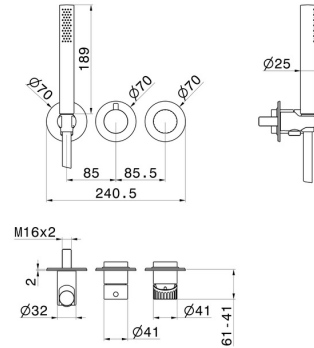

STEEL LINE

74267ex.59.064

Complete concealed shower group, with shower set and 2 ways out diverter - finish PVD Brushed Gun Metal

External part

PVD Brushed Gun Metal

FEATURES

Material	Stainless Steel
Technology	Save Water
Installation	Wall concealed part
Diverter type	Mechanic diverter
Outlets	2 Ways Out
Water mixing	Mechanical
Required for installation	<u>31086.00.000</u>

TECHNICAL DRAWING

STEEL LINE

74267ex.59.064

Complete concealed shower group, with shower set and 2 ways out diverter - finish PVD Brushed Gun Metal

AVAILABLE FINISHES

59.064

PVD Brushed Gun Metal

50.050