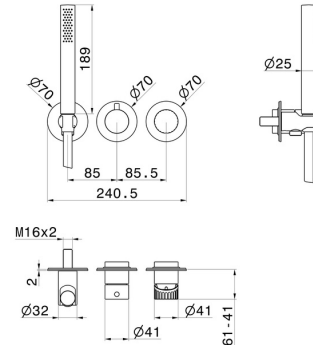

# STEEL LINE

**74267ex.59.067**

Complete concealed shower group, with shower set and 2 ways out diverter - finish PVD Brushed Copper Bronze

External part

## FEATURES

Material	<b>Stainless Steel</b>
Technology	<b>Save Water</b>
Installation	<b>Wall concealed part</b>
Diverter type	<b>Mechanic diverter</b>
Outlets	<b>2 Ways Out</b>
Water mixing	<b>Mechanical</b>
Required for installation	<b><u>31086.00.000</u></b>

## TECHNICAL DRAWING

**STEEL LINE**

**74267ex.59.067**

Complete concealed shower group, with shower set and 2 ways out diverter - finish PVD Brushed Copper Bronze

**AVAILABLE FINISHES**

---

**59.067**

PVD Brushed Copper Bronze