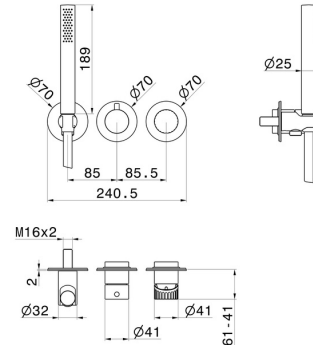

STEEL LINE

74267ex.59.098

Complete concealed shower group, with shower set and 2 ways out diverter - finish PVD Brushed Pale Gold

External part

FEATURES

Material	Stainless Steel
Technology	Save Water
Installation	Wall concealed part
Diverter type	Mechanic diverter
Outlets	2 Ways Out
Water mixing	Mechanical
Required for installation	<u>31086.00.000</u>

TECHNICAL DRAWING

STEEL LINE

74267ex.59.098

Complete concealed shower group, with shower set and 2 ways out diverter - finish PVD Brushed Pale Gold

AVAILABLE FINISHES

59.098

PVD Brushed Pale Gold

50.050