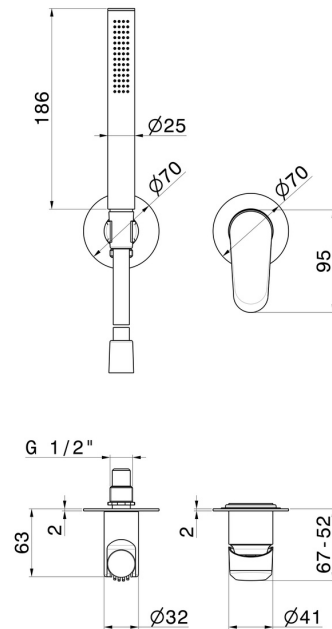

# NIO

**68976E.01.093**

Complete concealed shower group, with shower set and mixer.  
 Ø70 - finish Matt Black

External part.

## FEATURES

Material	<b>Brass</b>
Technology	<b>Save Water</b>
Installation	<b>Wall concealed part</b>
Hole type	<b>2 holes</b>
Control type	<b>Single lever</b>
Water mixing	<b>Mechanical</b>
Required for installation	<b><u>27852.00.000</u></b>

## TECHNICAL DRAWING

**NIO**

**68976E.01.093**

Complete concealed shower group, with shower set and mixer. Ø70 - finish Matt Black

**AVAILABLE FINISHES**

---

**01.093**

Matt Black