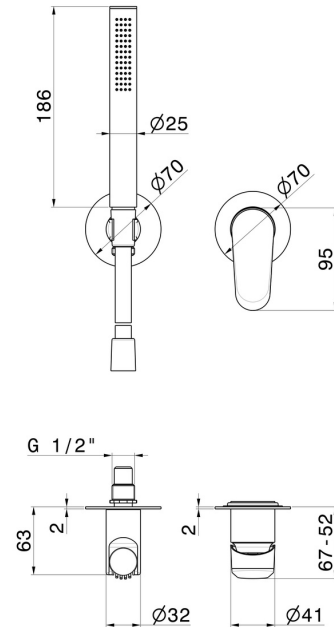

NIO

68976E.21.018

Complete concealed shower group, with shower set and mixer.
Ø70 - finish Chrome

External part.

Chrome

FEATURES

Material	Brass
Technology	Save Water
Installation	Wall concealed part
Hole type	2 holes
Control type	Single lever
Water mixing	Mechanical
Required for installation	<u>27852.00.000</u>

TECHNICAL DRAWING

NIO

68976E.21.018

Complete concealed shower group, with shower set and mixer. Ø70 - finish Chrome

AVAILABLE FINISHES

21.018

Chrome

01.093