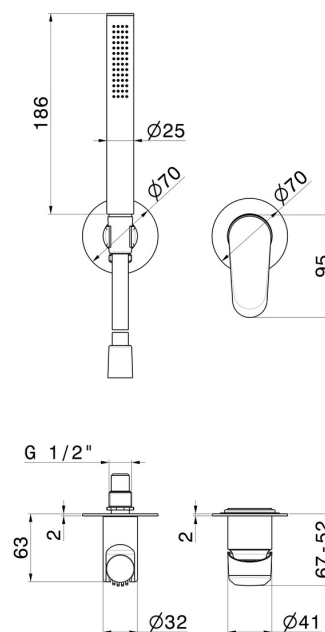

# NIO

**68976E.59.066**

Complete concealed shower group, with shower set and mixer.  
Ø70 - finish PVD Brushed steel

External part.

PVD Brushed steel

## FEATURES

Material	<b>Brass</b>
Technology	<b>Save Water</b>
Installation	<b>Wall concealed part</b>
Hole type	<b>2 holes</b>
Control type	<b>Single lever</b>
Water mixing	<b>Mechanical</b>
Required for installation	<b><u>27852.00.000</u></b>

## TECHNICAL DRAWING

 **AR Preview**  
try it in your home

**More Details**  
on our [website](#)

**NIO**

**68976E.59.066**

Complete concealed shower group, with shower set and mixer. Ø70 - finish PVD Brushed steel