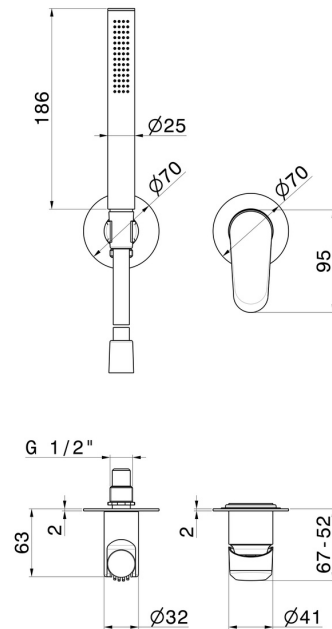

NIO

68976E.59.097

Complete concealed shower group, with shower set and mixer.
 Ø70 - finish PVD Brushed Gold

External part.

FEATURES

Material	Brass
Technology	Save Water
Installation	Wall concealed part
Hole type	2 holes
Control type	Single lever
Water mixing	Mechanical
Required for installation	<u>27852.00.000</u>

TECHNICAL DRAWING

NIO

68976E.59.097

Complete concealed shower group, with shower set and mixer. Ø70 - finish PVD Brushed Gold

AVAILABLE FINISHES

59.097

PVD Brushed Gold

01.093