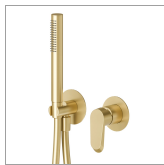

NIO

68976E.59.097

Complete concealed shower group, with shower set and mixer.
 Ø70 - finish PVD Brushed Gold

External part.

FEATURES

Material	Brass
Technology	Save Water
Installation	Wall concealed part
Hole type	2 holes
Control type	Single lever
Water mixing	Mechanical
Required for installation	<u>27852.00.000</u>

TECHNICAL DRAWING

NIO

68976E.59.097

Complete concealed shower group, with shower set and mixer. Ø70 - finish PVD Brushed Gold

AVAILABLE FINISHES

59.097

PVD Brushed Gold

01.093

finish Matt Black

21.018

finish Chrome

59.066

finish PVD Brushed steel