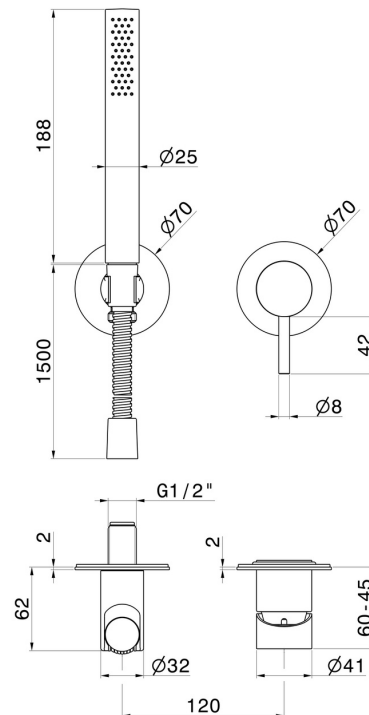

X-STEEL 316

69676EX.50.050

Complete concealed shower group, with shower set and mixer.
Ø70 - finish Stainless Steel

External part.

FEATURES

Material	Stainless Steel
Technology	Save Water
Installation	Wall concealed part
Hole type	2 holes
Control type	Single lever
Water mixing	Mechanical
Required for installation	<u>27852.00.000</u>

TECHNICAL DRAWING

X-STEEL 316

69676EX.50.050

Complete concealed shower group, with shower set and mixer. Ø70 - finish Stainless Steel

AVAILABLE FINISHES

50.050

Stainless Steel

59.064