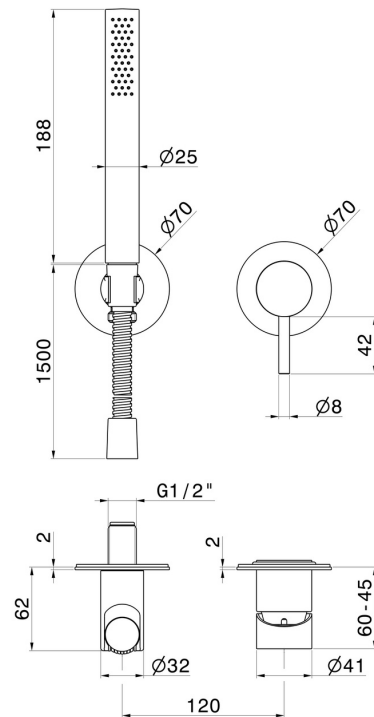

# X-STEEL 316

**69676EX.59.064**

Complete concealed shower group, with shower set and mixer.  
 Ø70 - finish PVD Brushed Gun Metal

External part.

PVD Brushed Gun Metal

## FEATURES

Material	<b>Stainless Steel</b>
Technology	<b>Save Water</b>
Installation	<b>Wall concealed part</b>
Hole type	<b>2 holes</b>
Control type	<b>Single lever</b>
Water mixing	<b>Mechanical</b>
Required for installation	<b><u>27852.00.000</u></b>

## TECHNICAL DRAWING

**X-STEEL 316**

**69676EX.59.064**

Complete concealed shower group, with shower set and mixer. Ø70 - finish PVD Brushed Gun Metal

**AVAILABLE FINISHES**

---

**59.064**

PVD Brushed Gun Metal