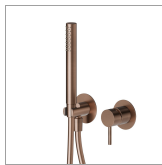

X-STEEL 316

69676EX.59.067

Complete concealed shower group, with shower set and mixer.
 Ø70 - finish PVD Brushed Copper Bronze

External part.

PVD Brushed Copper Bronze

FEATURES

Material	Stainless Steel
Technology	Save Water
Installation	Wall concealed part
Hole type	2 holes
Control type	Single lever
Water mixing	Mechanical
Required for installation	<u>27852.00.000</u>

TECHNICAL DRAWING

X-STEEL 316

69676EX.59.067

Complete concealed shower group, with shower set and mixer. Ø70 - finish PVD Brushed Copper Bronze

AVAILABLE FINISHES

59.067

PVD Brushed Copper Bronze

50.050

finish Stainless Steel

59.064

finish PVD Brushed Gun Metal

59.097

finish PVD Brushed Gold

59.098

finish PVD Brushed Pale Gold