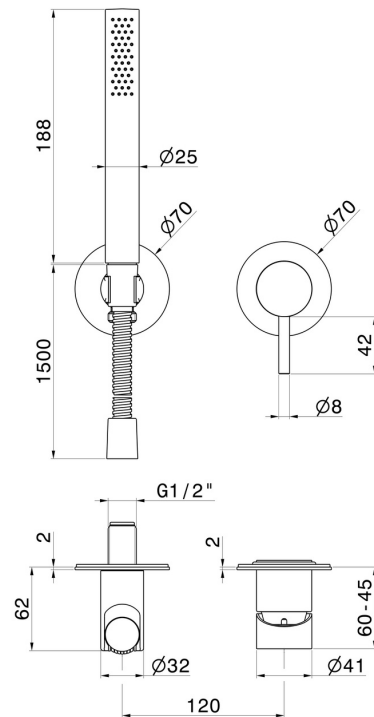

X-STEEL 316

69676EX.59.067

Complete concealed shower group, with shower set and mixer.
 Ø70 - finish PVD Brushed Copper Bronze

External part.

PVD Brushed Copper Bronze

FEATURES

Material	Stainless Steel
Technology	Save Water
Installation	Wall concealed part
Hole type	2 holes
Control type	Single lever
Water mixing	Mechanical
Required for installation	<u>27852.00.000</u>

TECHNICAL DRAWING

X-STEEL 316

69676EX.59.067

Complete concealed shower group, with shower set and mixer. Ø70 - finish PVD Brushed Copper Bronze

AVAILABLE FINISHES

59.067

PVD Brushed Copper Bronze

50.050