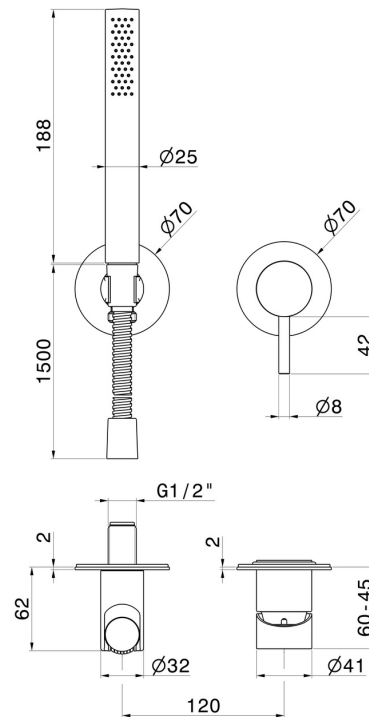

X-STEEL 316

69676EX.59.097

Complete concealed shower group, with shower set and mixer.
 Ø70 - finish PVD Brushed Gold

External part.

FEATURES

Material	Stainless Steel
Technology	Save Water
Installation	Wall concealed part
Hole type	2 holes
Control type	Single lever
Water mixing	Mechanical
Required for installation	<u>27852.00.000</u>

TECHNICAL DRAWING

X-STEEL 316

69676EX.59.097

Complete concealed shower group, with shower set and mixer. Ø70 - finish PVD Brushed Gold

AVAILABLE FINISHES

59.097

PVD Brushed Gold

50.050