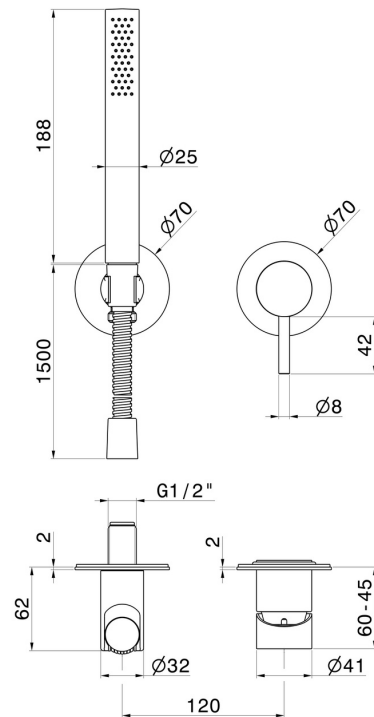

X-STEEL 316

69676EX.59.098

Complete concealed shower group, with shower set and mixer.
 Ø70 - finish PVD Brushed Pale Gold

External part.

PVD Brushed Pale Gold

FEATURES

Material	Stainless Steel
Technology	Save Water
Installation	Wall concealed part
Hole type	2 holes
Control type	Single lever
Water mixing	Mechanical
Required for installation	<u>27852.00.000</u>

TECHNICAL DRAWING

X-STEEL 316

69676EX.59.098

Complete concealed shower group, with shower set and mixer. Ø70 - finish PVD Brushed Pale Gold

AVAILABLE FINISHES

59.098

PVD Brushed Pale Gold

50.050