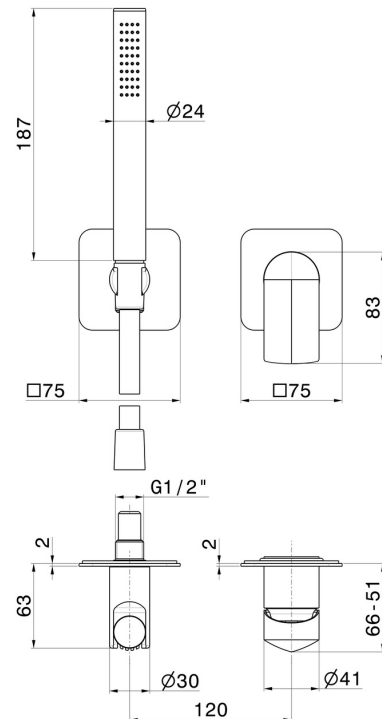

DELTA ZERO

72276E.01.014

Complete concealed shower group, with shower set and mixer - finish Matt White

External part

FEATURES

Material	Brass
Technology	Save Water
Installation	Wall concealed part
Control type	Single lever
Water mixing	Mechanical
Required for installation	<u>27852.00.000</u>

TECHNICAL DRAWING

DELTA ZERO

72276E.01.014

Complete concealed shower group, with shower set and mixer - finish Matt White

AVAILABLE FINISHES

01.014

Matt White

01.093