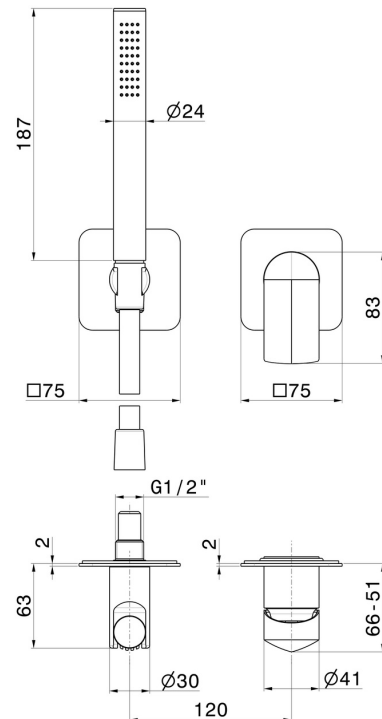

# DELTA ZERO

**72276E.01.093**

Complete concealed shower group, with shower set and mixer - finish Matt Black

External part

Matt Black

## FEATURES

Material	<b>Brass</b>
Technology	<b>Save Water</b>
Installation	<b>Wall concealed part</b>
Control type	<b>Single lever</b>
Water mixing	<b>Mechanical</b>
Required for installation	<b><u>27852.00.000</u></b>

## TECHNICAL DRAWING

**DELTA ZERO**

**72276E.01.093**

Complete concealed shower group, with shower set and mixer - finish Matt Black

**AVAILABLE FINISHES**

---

**01.093**

Matt Black