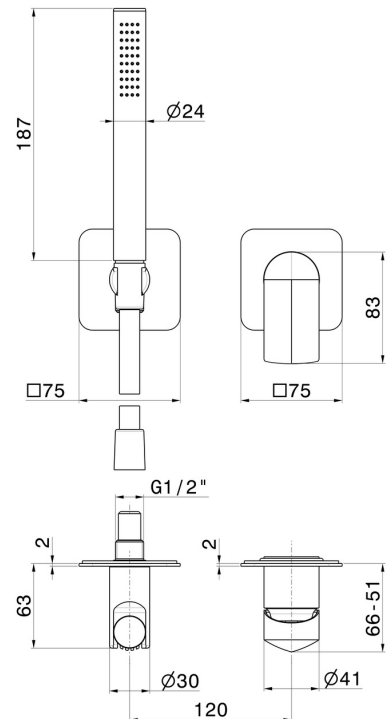

DELTA ZERO

72276E.21.018

Complete concealed shower group, with shower set and mixer - finish Chrome

External part

FEATURES

Material	Brass
Technology	Save Water
Installation	Wall concealed part
Control type	Single lever
Water mixing	Mechanical
Required for installation	<u>27852.00.000</u>

TECHNICAL DRAWING

DELTA ZERO

72276E.21.018

Complete concealed shower group, with shower set and mixer - finish Chrome

AVAILABLE FINISHES

21.018

Chrome

01.014