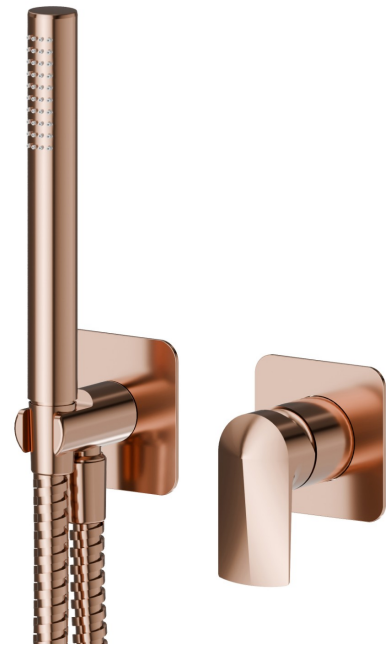

DELTA ZERO

72276E.58.061

Complete concealed shower group, with shower set and mixer - finish PVD Copper Bronze

External part

PVD Copper Bronze

FEATURES

Material	Brass
Technology	Save Water
Installation	Wall concealed part
Control type	Single lever
Water mixing	Mechanical
Required for installation	<u>27852.00.000</u>

TECHNICAL DRAWING

DELTA ZERO

72276E.58.061

Complete concealed shower group, with shower set and mixer - finish PVD Copper Bronze

AVAILABLE FINISHES

58.061

PVD Copper Bronze

01.014

finish Matt White

01.093

finish Matt Black

21.018

finish Chrome

58.063

finish PVD Gun Metal

59.064

finish PVD Brushed Gun Metal

59.067

finish PVD Brushed Copper Bronze

59.097

finish PVD Brushed Gold

61.020

finish PVD Glossy Gold