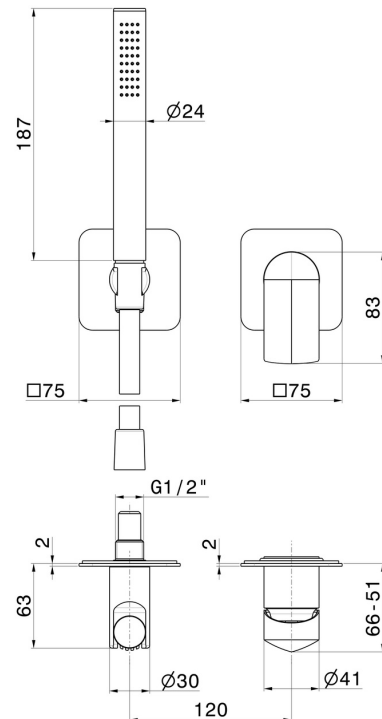

DELTA ZERO

72276E.58.061

Complete concealed shower group, with shower set and mixer - finish PVD Copper Bronze

External part

PVD Copper Bronze

FEATURES

Material	Brass
Technology	Save Water
Installation	Wall concealed part
Control type	Single lever
Water mixing	Mechanical
Required for installation	<u>27852.00.000</u>

TECHNICAL DRAWING

DELTA ZERO

72276E.58.061

Complete concealed shower group, with shower set and mixer - finish PVD Copper Bronze

AVAILABLE FINISHES

58.061

PVD Copper Bronze

01.014