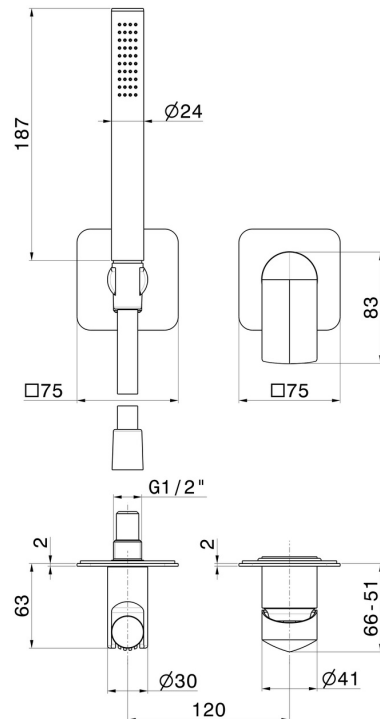

DELTA ZERO

72276E.58.063

Complete concealed shower group, with shower set and mixer - finish PVD Gun Metal

External part

FEATURES

Material	Brass
Technology	Save Water
Installation	Wall concealed part
Control type	Single lever
Water mixing	Mechanical
Required for installation	<u>27852.00.000</u>

TECHNICAL DRAWING

DELTA ZERO

72276E.58.063

Complete concealed shower group, with shower set and mixer - finish PVD Gun Metal

AVAILABLE FINISHES

58.063

PVD Gun Metal

01.014