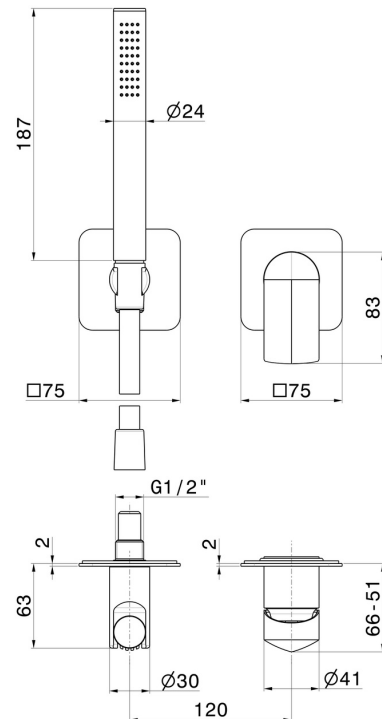

DELTA ZERO

72276E.59.064

Complete concealed shower group, with shower set and mixer - finish PVD Brushed Gun Metal

External part

PVD Brushed Gun Metal

FEATURES

Material	Brass
Technology	Save Water
Installation	Wall concealed part
Control type	Single lever
Water mixing	Mechanical
Required for installation	<u>27852.00.000</u>

TECHNICAL DRAWING

DELTA ZERO

72276E.59.064

Complete concealed shower group, with shower set and mixer - finish PVD Brushed Gun Metal

AVAILABLE FINISHES

59.064

PVD Brushed Gun Metal

01.014