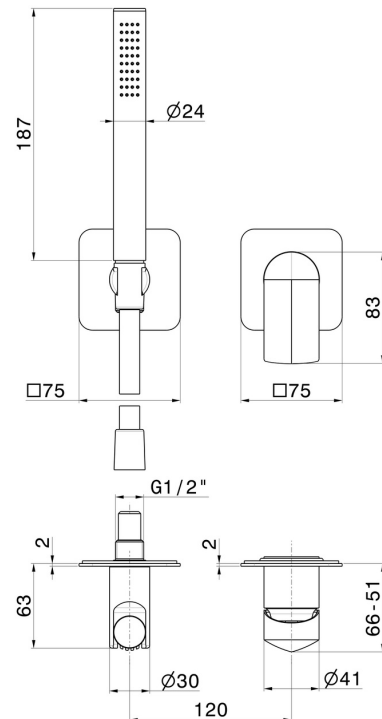

# DELTA ZERO

**72276E.59.067**

Complete concealed shower group, with shower set and mixer - finish PVD Brushed Copper Bronze

External part

PVD Brushed Copper Bronze

## FEATURES

Material	<b>Brass</b>
Technology	<b>Save Water</b>
Installation	<b>Wall concealed part</b>
Control type	<b>Single lever</b>
Water mixing	<b>Mechanical</b>
Required for installation	<b><u>27852.00.000</u></b>

## TECHNICAL DRAWING

**DELTA ZERO**

**72276E.59.067**

Complete concealed shower group, with shower set and mixer - finish PVD Brushed Copper Bronze

**AVAILABLE FINISHES**

---

**59.067**

PVD Brushed Copper Bronze